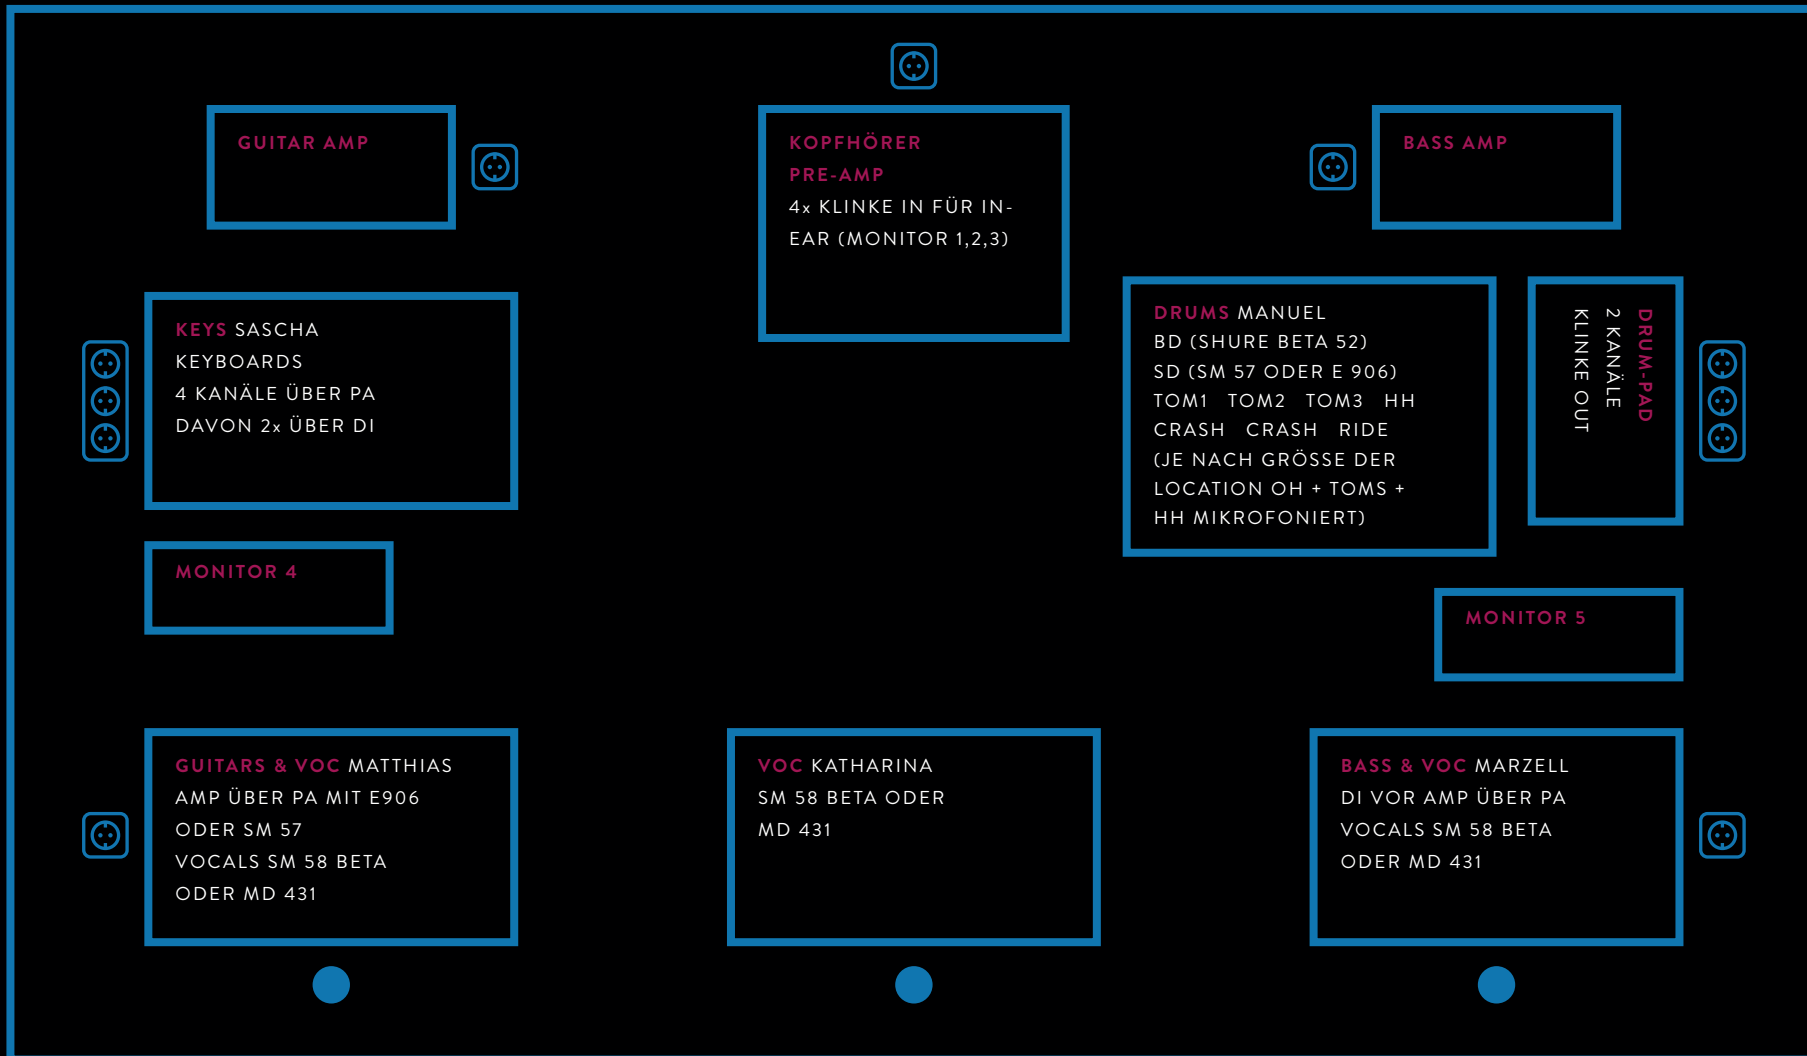

TECHNICAL RIDER

MELODY LA LA

STAGE